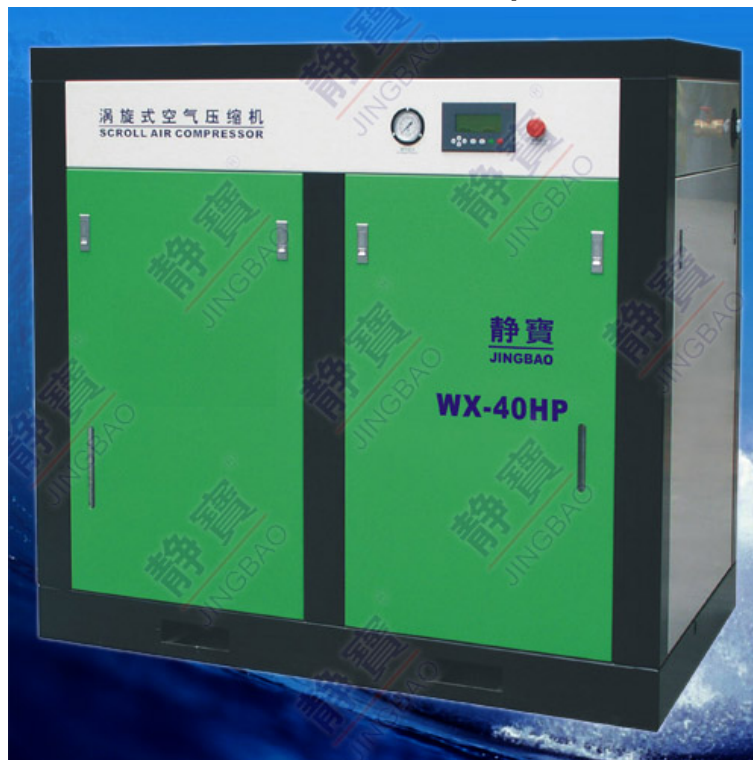

Scroll air compressor series

WX-40HP Scroll air compressor

Product Details

Widely used in spray and coating, electronic, spin machine, toy, chemical, printing, food, medicine.(If food or medicine will contact with compress air an active-carbon filter is recommended).

Power	30KW (40HP)
Power supply	380V/50Hz
Air Output	4.5/4.2/4
Working Pressure	0.7/0.8/1M3/min
Noise	65 db
Dimensions	1740x1000x1440mm
Weight	1100KG