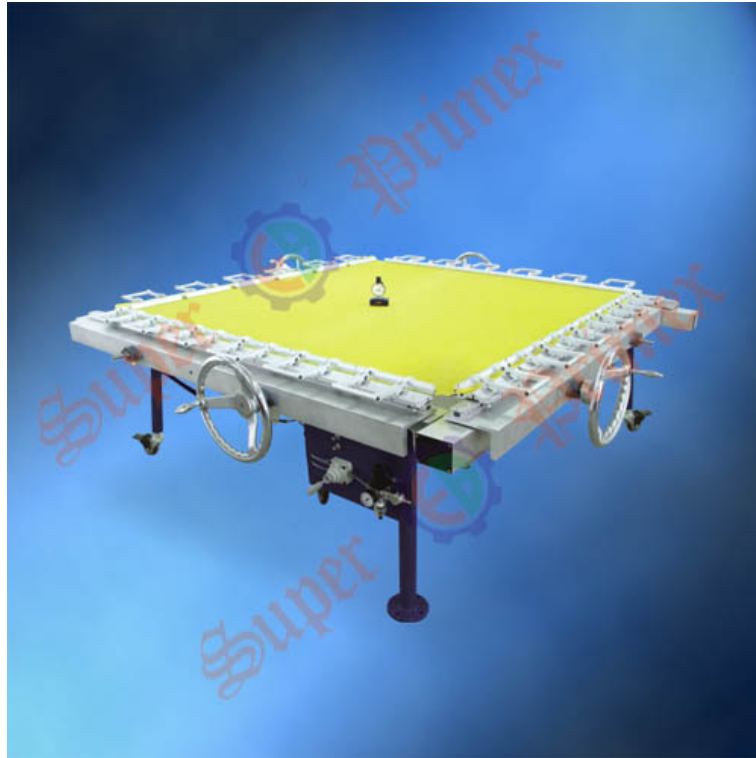

Printing peripheral series

EB-1500HN Screen tension machine

Product Details

Product Details	
-	
Min. screen drawing area	600x600 mm
Max. screen drawing area	1500x1500mm
Max. tension	50N/cm